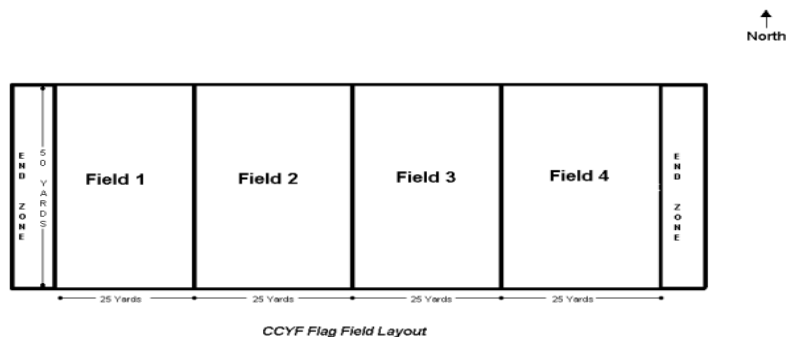

Parents, please try to arrive at least 15 minutes prior to the starting time of each game.

The 10.12.10 game may be replaced with a regularly scheduled game if weather dictates that a game has to be rescheduled to the following scheduled date.

Time changes are necessary due to the fact that there are no lights at either field this year.

rev. 0.8.10

* ** *** indicates a change, please see notes.